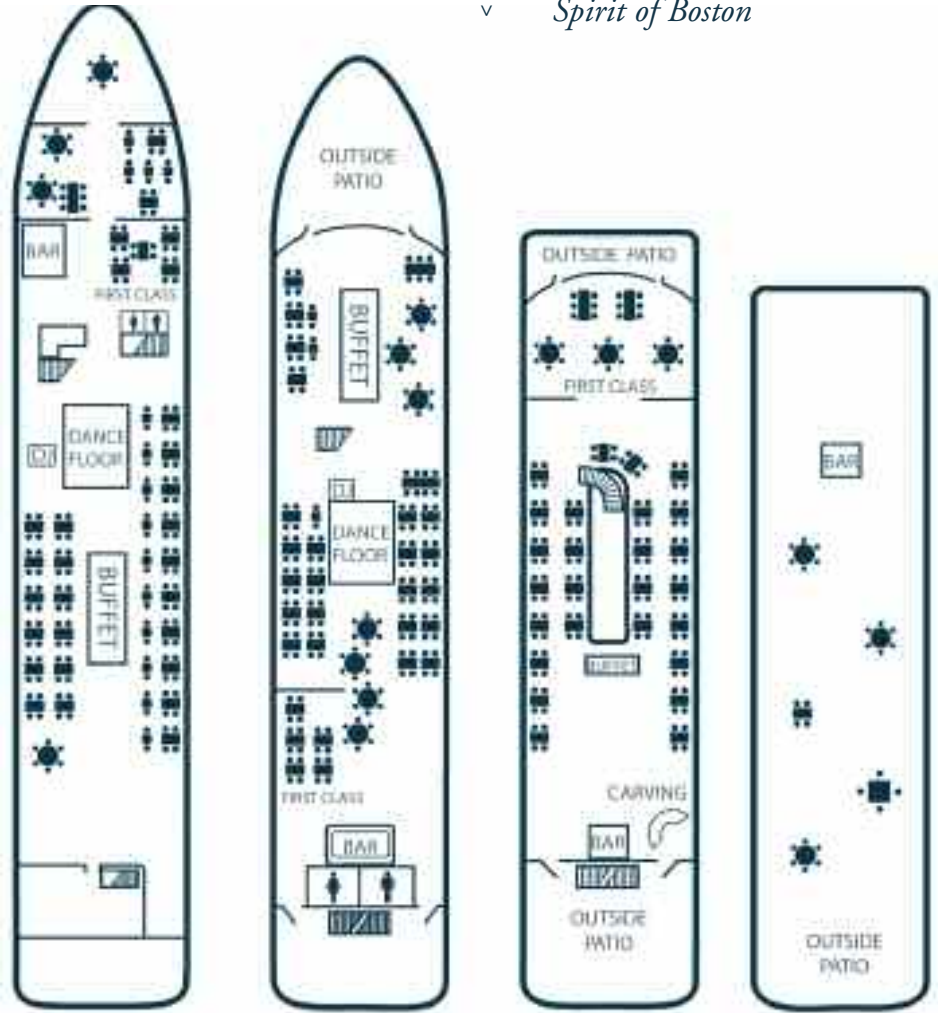

DECK PLANS

∨ *Spirit of Boston*

1st deck
212 guests

2nd deck
212 guests

3rd deck
135 guests

4th deck

∨ *Seaport Elite*

Main dining
salon

Cocktail
lounge