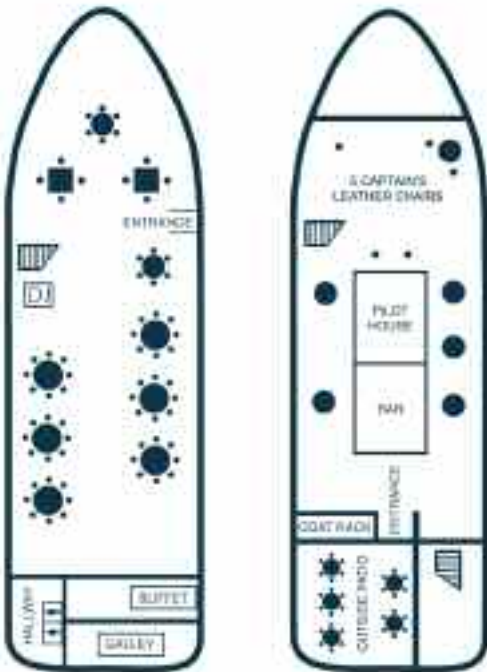

DECK PLANS

∨ *Spirit of Boston*

1st deck
212 guests

2nd deck
212 guests

3rd deck
135 guests

4th deck

∨ *Seaport Elite*

Main dining
salon

Cocktail
lounge